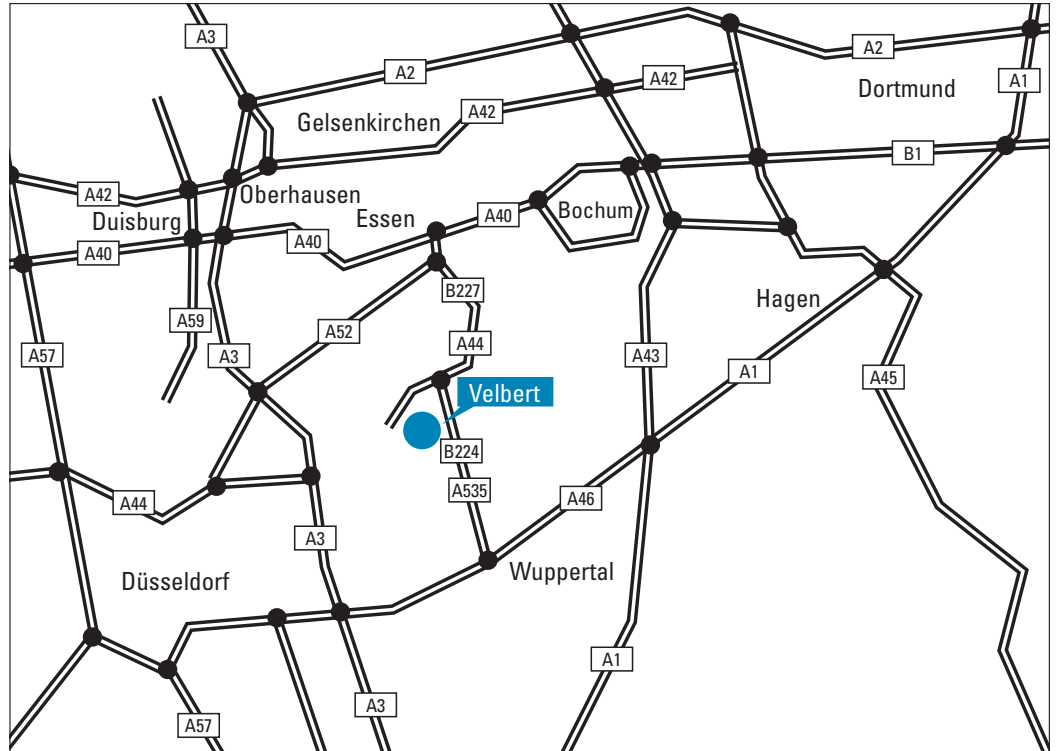

How to get to Frech NRW (North-Rhine-Westphalia)

By car from the motorways

From Velbert to the industrial estate Röbbek

to Borsigstraße 15