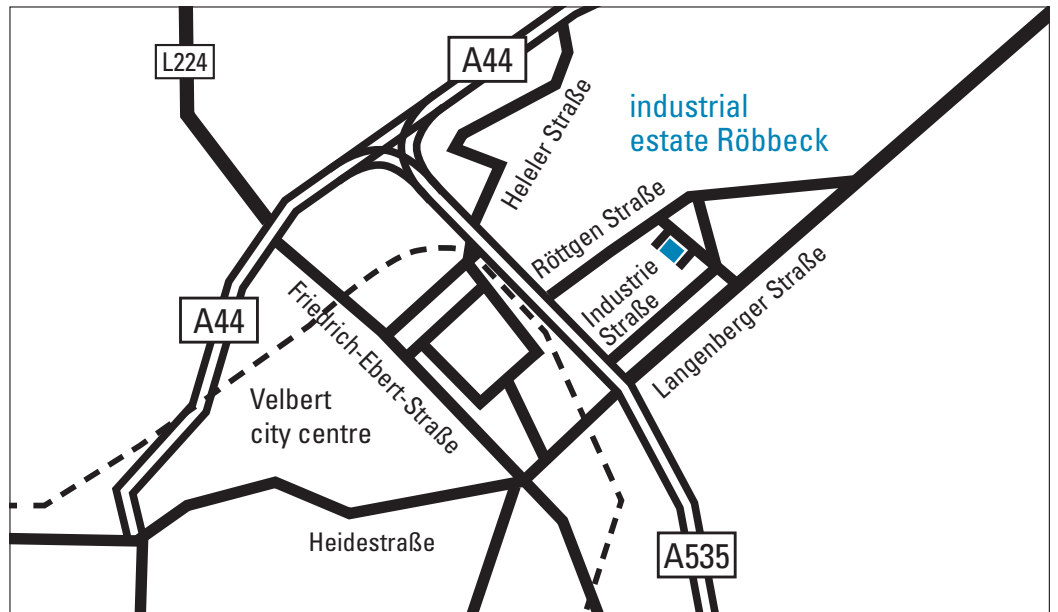

How to get to Frech NRW (North-Rhine-Westphalia)

By car from the motorways

From Velbert to the industrial estate Röbbek

to Borsigstraße 15